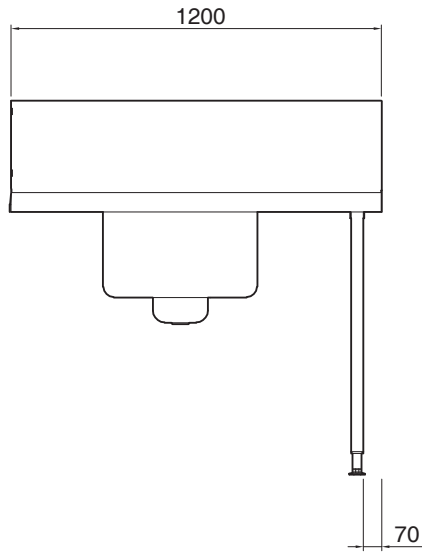

 Prewash table with  
 500x400mm bowl and  
 strainer for Hood Type,  
 right>left, 1200mm

### Short Form Specification

**Item No.** \_\_\_\_\_

For hood type dishwashers. Constructed in 304 AISI stainless steel with backsplash mm250h. N. 2 square 40x40mm tubular legs on height-adjustable feet. Bowl size mm500x400x250h with drain hole and strainer. Basket direction: from right to left.

### Construction

- Stainless steel feet 50 mm adjustable in height to ensure that tables drain back into the dishwasher.
- 700x500x300mm bowl available upon request.
- Included splashback to prevent water spatter.
- Deep anti-drip profiles completely folded with lower edge for safe and easy cleaning.
- All surfaces smooth with polished finish.
- 40x40 mm square tubular legs in AISI 304 stainless steel.
- Constructed entirely in 304 AISI stainless steel.

**APPROVAL:** \_\_\_\_\_

Front

Side

Top

**Key Information:**

External dimensions, Width:	
865328 (PTSBHT12R)	1200 mm
External dimensions, Depth:	745 mm
External dimensions, Height:	1170 mm
Net weight:	ISO 9001; ISO 14001 kg
Splashback Dimensions, Height:	300 mm
Basin dimensions:	500x400x300h