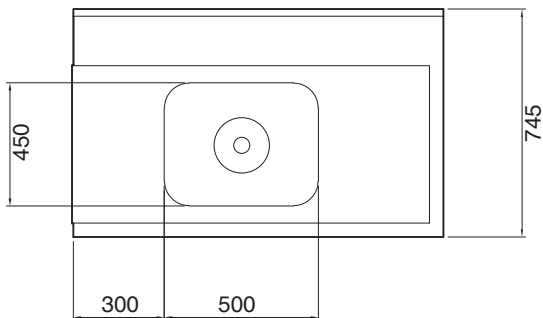

### Short Form Specification

**Item No.** \_\_\_\_\_

For hood type dishwashers. Constructed in 304 AISI stainless steel with backsplash mm250h. N. 2 square 40x40mm tubular legs on height-adjustable feet. Bowl size mm500x400x250h with drain hole and strainer. Basket direction: from right to left.

### Construction

- Stainless steel feet 50 mm adjustable in height to ensure that tables drain back into the dishwasher.
- 700x500x300mm bowl available upon request.
- Included splashback to prevent water spatter.
- Deep anti-drip profiles completely folded with lower edge for safe and easy cleaning.
- All surfaces smooth with polished finish.
- 40x40 mm square tubular legs in AISI 304 stainless steel.
- Constructed entirely in 304 AISI stainless steel.

**APPROVAL:** \_\_\_\_\_

Front

Side

Top

**Key Information:**

External dimensions, Width:	
865328 (PTSBHT12R)	1200 mm
External dimensions, Depth:	745 mm
External dimensions, Height:	1170 mm
Net weight:	ISO 9001; ISO 14001 kg
Splashback Dimensions, Height:	300 mm
Basin dimensions:	500x400x300h

Handling System for Hood type  
Pre-wash Table with 500x400 Bowl and Strainer Right to Left, 1200mm

The company reserves the right to make modifications to the products  
without prior notice. All information correct at time of printing.