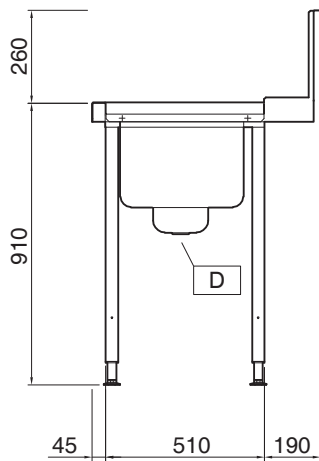

### Short Form Specification

**Item No.** \_\_\_\_\_

For hood type dishwashers. Constructed in 304 AISI stainless steel with backsplash mm250h. N. 2 square 40x40mm tubular legs on height-adjustable feet. Bowl size mm500x400x250h with drain hole and strainer. Basket direction: from right to left.

### Construction

- Stainless steel feet 50 mm adjustable in height to ensure that tables drain back into the dishwasher.
- 700x500x300mm bowl available upon request.
- Included splashback to prevent water spatter.
- Deep anti-drip profiles completely folded with lower edge for safe and easy cleaning.
- All surfaces smooth with polished finish.
- 40x40 mm square tubular legs in AISI 304 stainless steel.
- Constructed entirely in 304 AISI stainless steel.

### Optional Accessories

- Prewash spray Unit, single hole PNC 855315
- Strainer basket for prewash tables PNC 864068
- Undershelf for Dishwasher table, 1200 mm PNC 865352
- Floor fastening kit for 2 square legs PNC 865386
- Single plastic drain syphon 2" for Sinks PNC 895313

**APPROVAL:** \_\_\_\_\_

Front

Side

Top

**Key Information:**

External dimensions, Width:	
865328 (PTSBHT12R)	1200 mm
External dimensions, Depth:	745 mm
External dimensions, Height:	1170 mm
Net weight:	ISO 9001; ISO 14001 kg
Splashback Dimensions, Height:	300 mm
Basin dimensions:	500x400x300h